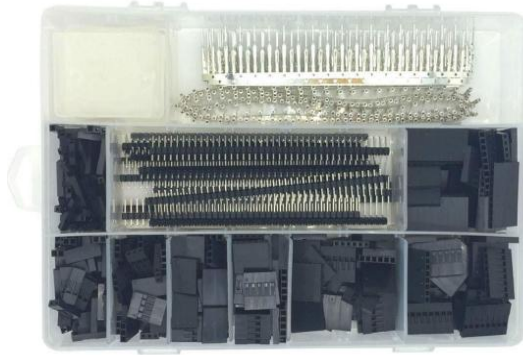

AE209

1550PCS
XH2.54mm
DuPont Shell
Terminal Row Pin
Kit

(Plastic Box)

- (1)1P=80pcs
- (2)2P=60pcs
- (3)3P=40pcs
- (4)4P=40pcs
- (5)5P=40pcs
- (6)6P=30pcs
- (7)8P=30pcs
- (8)10P=30pcs
- (9)M/F

700

AE210