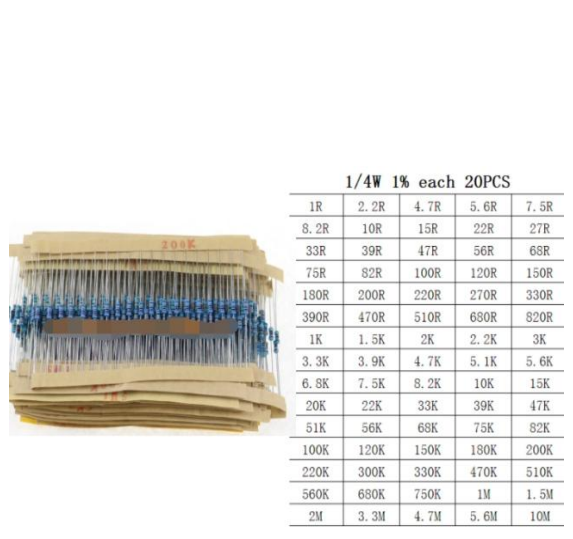

500PCS 50 Resistance Values 1/2W 1% (1.2r-1m) Metal film Resistors Kit (Plastic Box)

(
1R2/2R2/3R/3R3/5R1/6R8/8R2/12R/20R/22R/27R/33R/43R/51R/68R/82R/270R/330R/390R/430R/470R/510R/560R/750R/1M

300

AE284