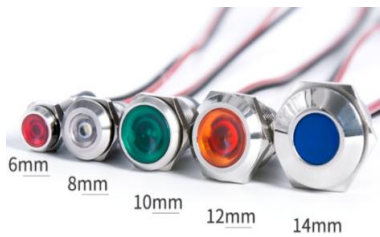

Metal Indicator Light (LI)

SKU	PICTURE	NAME	Weight (g)
LI001		Red 3-9V 6mm LED Metal Indicator Light with 15CM Cable	30
LI002		Green 3-9V 6mm LED Metal Indicator Light with 15CM Cable	30
LI003		Yellow 3-9V 6mm LED Metal Indicator Light with 15CM Cable	30
LI004		Blue 3-9V 6mm LED Metal Indicator Light with 15CM Cable	30
LI005		White 3-9V 6mm LED Metal Indicator Light with 15CM Cable	30
LI006		Red 10-24V 6mm LED Metal Indicator Light with 15CM Cable	30
LI007		Green 10-24V 6mm LED Metal Indicator Light with 15CM Cable	30
LI008		Yellow 10-24V 6mm LED Metal Indicator Light with 15CM Cable	30
LI009		Blue 10-24V 6mm LED Metal Indicator Light with 15CM Cable	30
LI010		White 10-24V 6mm LED Metal Indicator Light with 15CM Cable	30
LI011		Red 220V 6mm LED Metal Indicator Light with 15CM Cable	30
LI012		Green 220V 6mm LED Metal Indicator Light with 15CM Cable	30

LI013		Yellow 220V 6mm LED Metal Indicator Light with 15CM Cable	30
LI014		Blue 220V 6mm LED Metal Indicator Light with 15CM Cable	30
LI015		White 220V 6mm LED Metal Indicator Light with 15CM Cable	30
LI016		Red 3-9V 8mm LED Metal Indicator Light with 15CM Cable	30
LI017		Green 3-9V 8mm LED Metal Indicator Light with 15CM Cable	30
LI018		Yellow 3-9V 8mm LED Metal Indicator Light with 15CM Cable	30
LI019		Blue 3-9V 8mm LED Metal Indicator Light with 15CM Cable	30
LI020		White 3-9V 8mm LED Metal Indicator Light with 15CM Cable	30
LI021		Red 10-24V 8mm LED Metal Indicator Light with 15CM Cable	30
LI022		Green 10-24V 8mm LED Metal Indicator Light with 15CM Cable	30
LI023		Yellow 10-24V 8mm LED Metal Indicator Light with 15CM Cable	30
LI024		Blue 10-24V 8mm LED Metal Indicator Light with 15CM Cable	30
LI025		White 10-24V 8mm LED Metal Indicator Light with 15CM Cable	30