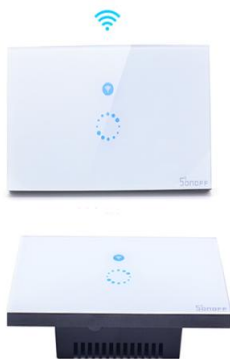

Sonoff Touch Mobile Remote Control Wifi Smart Wall Switch Type 120 US Plug

Size:12 x 8 x 4cm

-----Stop Production ! !

SONOFF S20-UK

**Sonoff S20 Wifi Socket Intelligent Timing Switch Remote Control UK Plug--
-STOP PRODUCTION!!**

Size:12.5 x 8 x 7.6cm