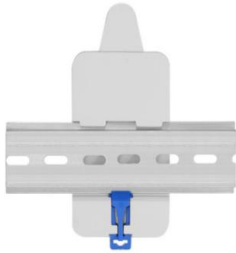

Sonoff IFan02 2.4G Remote Control Ceiling Fan Light Switch Speed Drive Support Tmall Wizard/Google Home/Alexa Voice Control.

SONOFF DR DIN Rail Tray

DRT--stop production!!